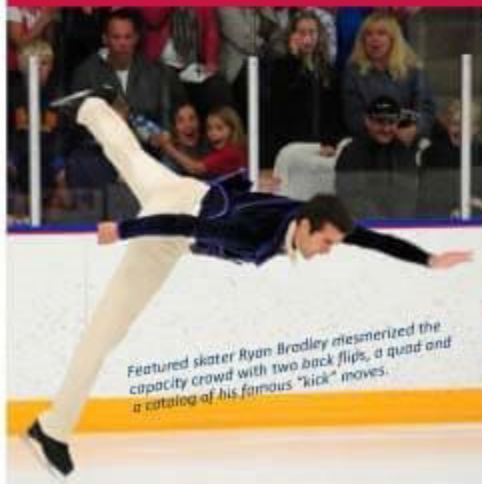

Featured skater Ryan Bradley mesmerized the capacity crowd with two back flips, a quad and a catalog of his famous "kick" moves.