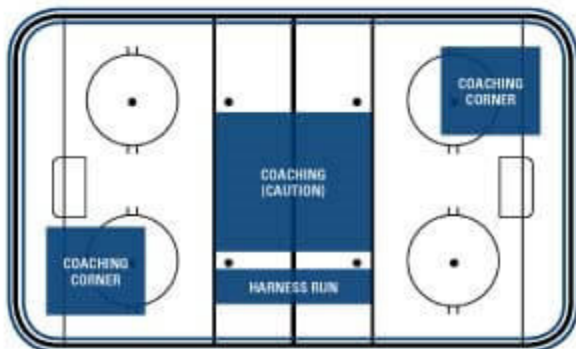

- **Lessons have the second priority to the right of way.** Remember that your fellow skaters, while in a lesson, have limited time with their coach to work on skills. Be considerate of them by not doing repetitive patterns into their lesson area and by working to space your practice around them. You will appreciate it when they do the same in return.

- **Seniority has the third right-of-way and the responsibility to avoid collisions.** By seniority, I mean older, stronger and more skilled skaters. This doesn’t mean that a FS 6 skater should highjack the session over FS 2 and 3 skaters just because she is the highest-level skater on the ice at that time. Instead, she should take the responsibility to model a “heads-up awareness” and ability to get a good practice in safely around the others. This means avoiding demonstrations of frustration when a younger skater accidentally skates into her path. By quickly avoiding the collision, smiling and setting up another attempt with good humor, she is modeling a courteous and considerate behavior to the younger skater. A genuine “Excuse me, thanks” with a smile will go a long way. **RIS**

General Safety Rules

- When passing slower skaters, always pass to the outside of the skater.
- When skating toward another skater, when in doubt skate to the right.
- Look both ways before skating away from the barrier.
- On busy sessions, try to practice your spins in the center area between the blue lines. The exception to this would be doing your spins during your program.
- Do not “park yourself” in the Lutz corner to work on a spin or particular skill. Vary your locations depending on the flow of the session. If you are struggling with a jump and practicing it in the same pattern as your program repetitively, try to flip the pattern to vary the ends of the arena that you are using. This will help with the flow of the session and also help you compete the program in different arenas without getting confused.
- Avoid standing jumps using the blue lines or the center red line. This can be very disruptive to the flow of traffic and dangerous for you. If required, use the area in the second half of the session, since there is less skating activity as the session progresses.

Jimmie Santee is the executive director of the Professional Skating Association.