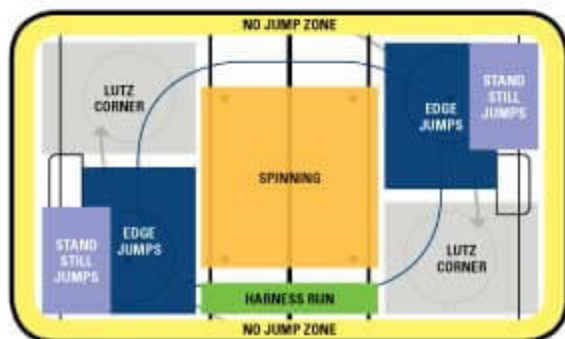

The Forgotten Art of Skating *Etiquette*

by Jimmie Santee, CAM, CAO, CAP, MG, MPD

Last September I was in San Francisco for both the PSA Nationwide and ISI seminars. I was excited to be there as I was unveiling a new presentation/soapbox: “The Forgotten Art of Skating Etiquette.” But before I was scheduled to deliver my new PowerPoint presentation, I had an on-ice presentation to do. Standing in the middle of the rink finishing up my session, you can imagine my surprise as I was interrupted by this gentle voice from behind.

“Excuse me, Mr. Santee, I am sorry to interrupt ... I’m warming up for my test and I need to use the middle of the ice ... is that OK?”

I turned and stared at him in stunned silence. Did he just call me “Mr. Santee”? Is he asking my permission to use ice he already had a right to? WOW was all I could think, and “Sure” was all I managed to say.

Turning toward the coaches standing there, I said, “I’ll even get out of his way!” I was so impressed with his demeanor that I thought to myself, if I taught there, I would probably always make it a habit to look out for him.

What really excited me was that my reaction was a great example of what I believe is a major problem today — the lack of “skating etiquette.” It seems that hardly a day goes by where my own skaters don’t complain about someone getting in their way during their program. Or maybe it’s a kid working on an Axel in the Lutz corner or someone practicing moves in the field in the opposite direction on a crowded session. It’s the beginner who never moves for anyone or, worse, the coaches who follow their skaters throughout the lesson, oblivious to anyone else on the ice.