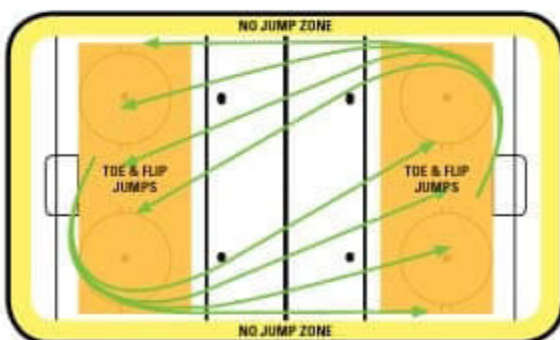

What really excited me was that my reaction was a great example of what I believe is a major problem today — the lack of “skating etiquette.” It seems that hardly a day goes by where my own skaters don’t complain about someone getting in their way during their program. Or maybe it’s a kid working on an Axel in the Lutz corner or someone practicing moves in the field in the opposite direction on a crowded session. It’s the beginner who never moves for anyone or, worse, the coaches who follow their skaters throughout the lesson, oblivious to anyone else on the ice.

There are probably a hundred examples of poor etiquette. And almost everybody has an excuse. I wish I had a dime for every time I hear, “So-and-so never moves for me; why should I move for them?”

Why should you? First, respect — as a society in general, there is a lack of respect for anything or anyone. Do we let in a merging driver or speed up?

Second is safety — two skaters playing chicken on who is going to get their jump in first. Someone has to take the high road or there will be a collision.

And finally, there is an economic component to this issue. Mayhem on a session creates an unsafe atmosphere and a total lack of productivity. Frustrated skaters are just going to search out a freestyle with fewer people. Fewer people on a session are not profitable for a rink. How long will it take for a manager to take away an hour of freestyle and sell it to hockey?