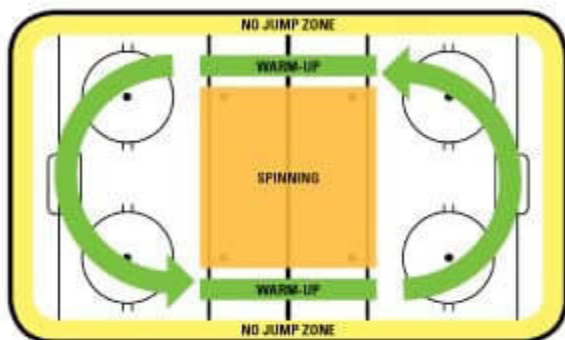

The Forgotten Art of Skating *Etiquette*

by Jimmie Santee, CAM, CAO, CAP, MG, MPD

Last September I was in San Francisco for both the PSA Nationwide and ISI seminars. I was excited to be there as I was unveiling a new presentation/soapbox: “The Forgotten Art of Skating Etiquette.” But before I was scheduled to deliver my new PowerPoint presentation, I had an on-ice presentation to do. Standing in the middle of the rink finishing up my session, you can imagine my surprise as I was interrupted by this gentle voice from behind.